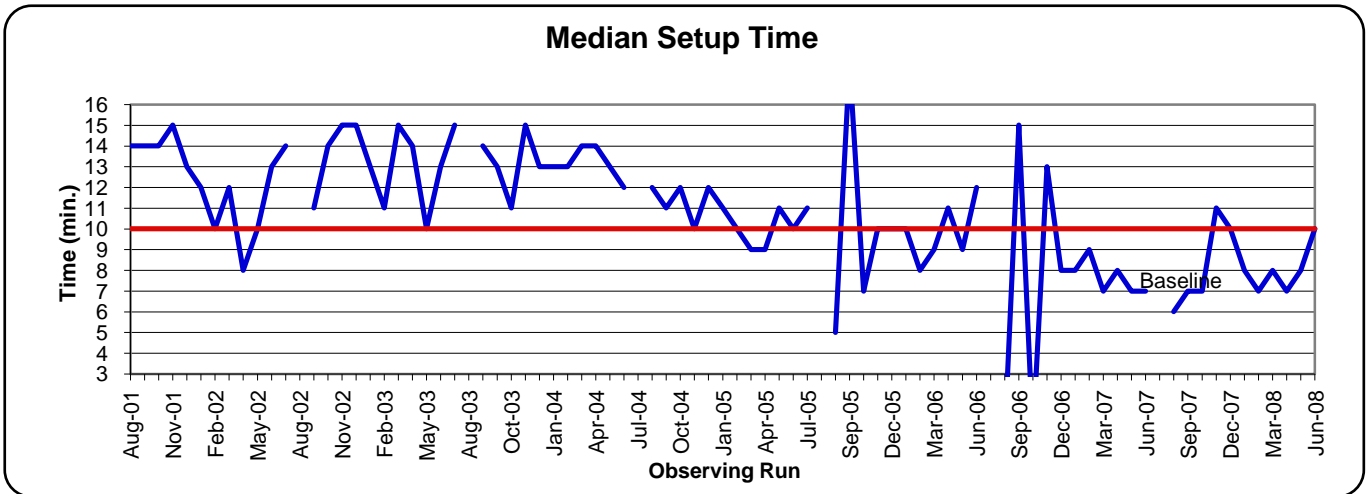

Performance Measures for Spectroscopic Observing Operations

updated: 8/5/2008

Performance Measures for Spectroscopic Observing Operations