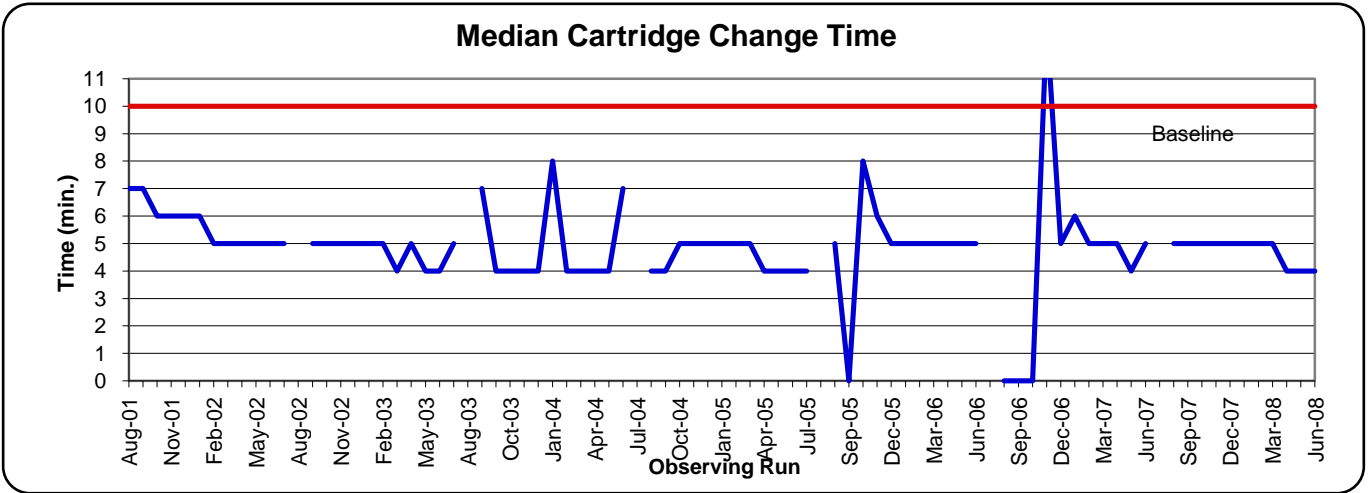

Performance Measures for Spectroscopic Observing Operations

updated: 8/5/2008

Performance Measures for Spectroscopic Observing Operations