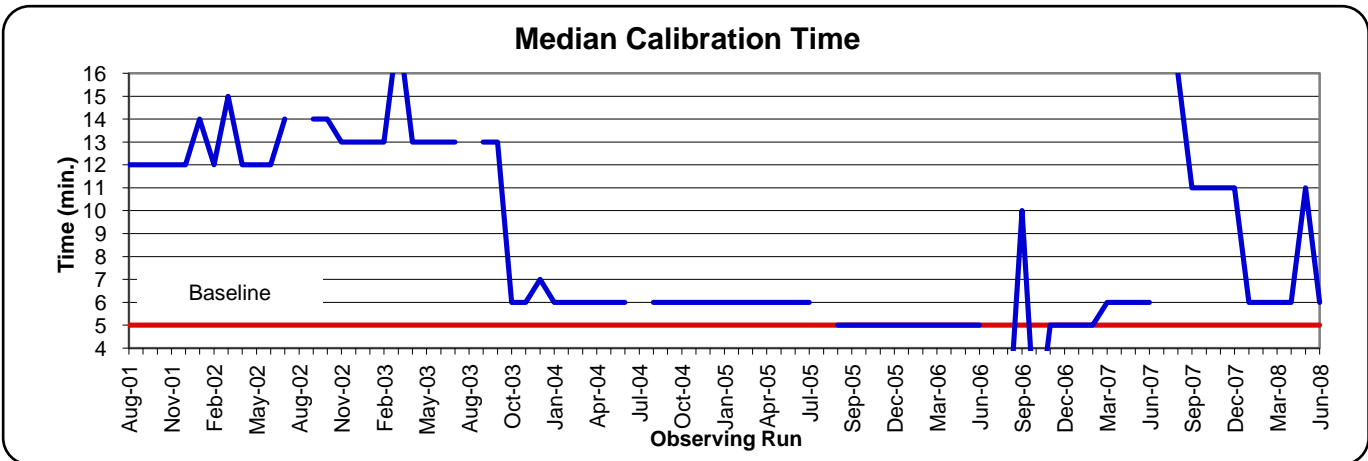

Performance Measures for Spectroscopic Observing Operations

updated: 8/5/2008

Performance Measures for Spectroscopic Observing Operations