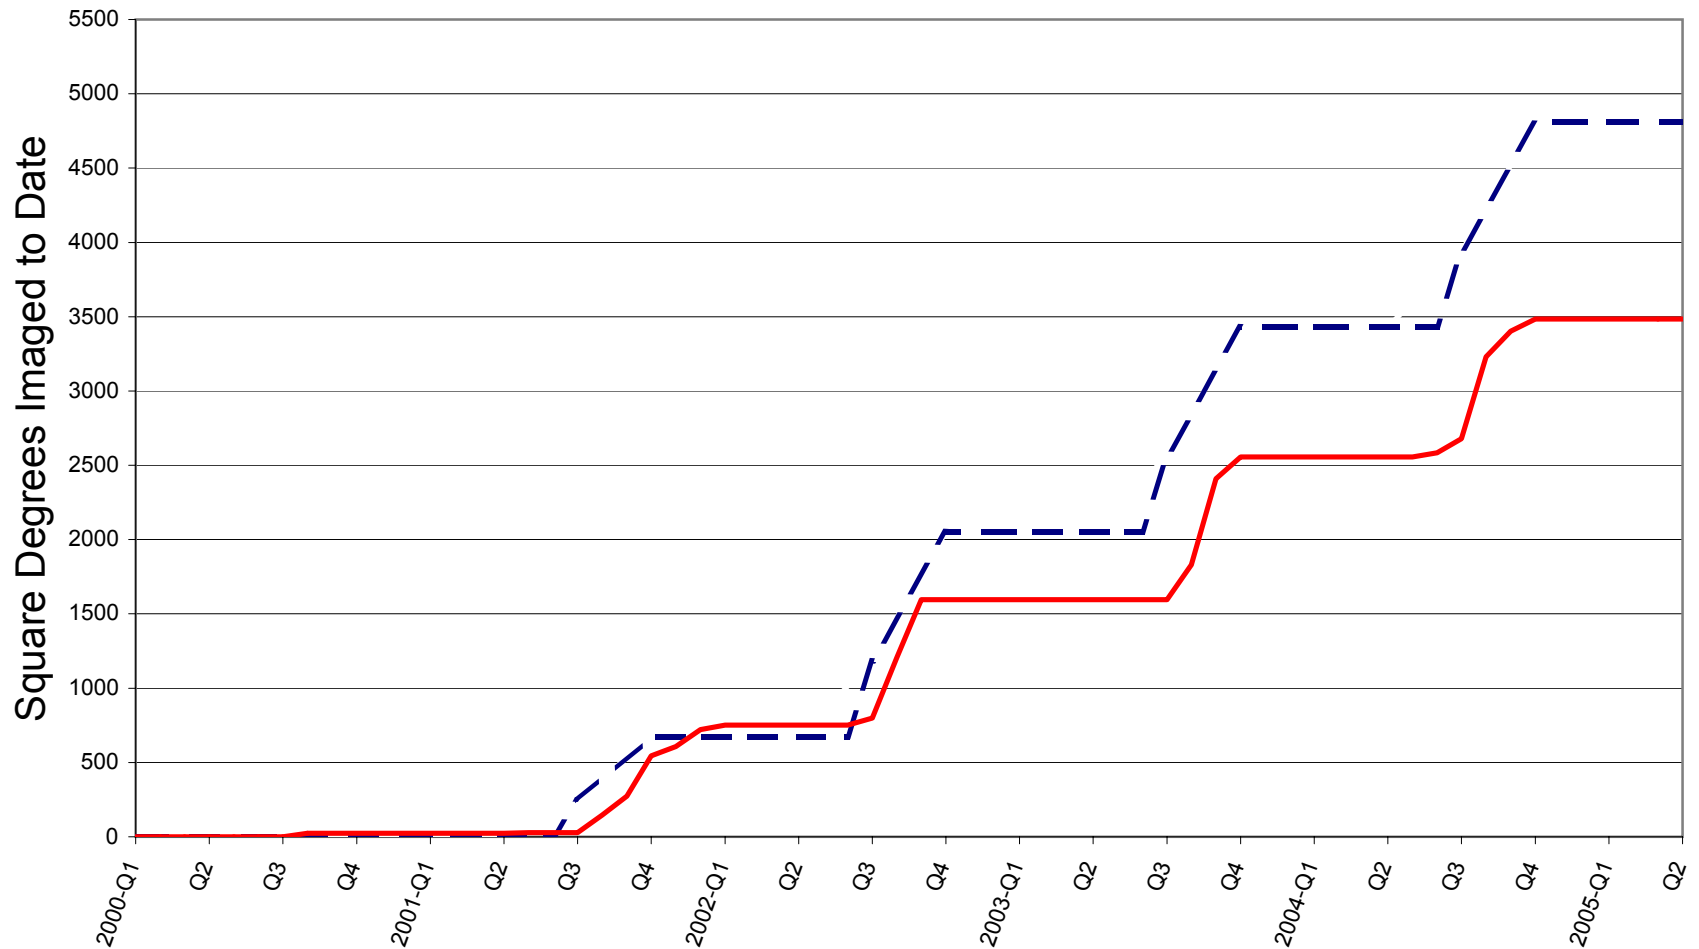

SDSS Survey of the Southern Equatorial Stripe

Cumulative Imaging: Actual Performance vs. Baseline Plan

Data collected
through 06/17/05

— Baseline Imaging Plan — Cumulative Imaging to Date