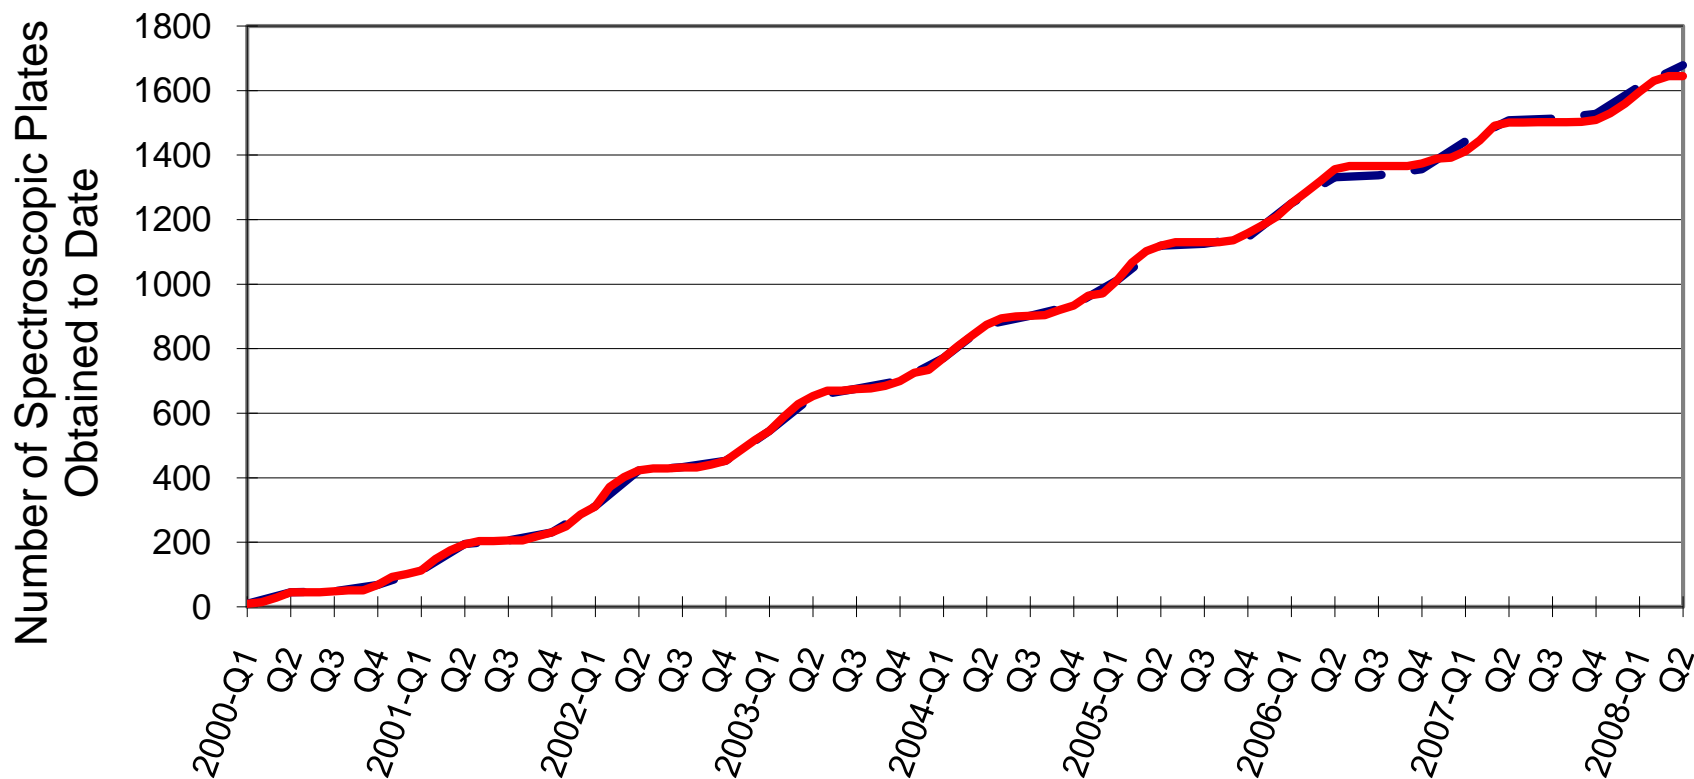

SDSS-II Legacy Survey: Northern Galactic Cap Spectroscopy

Cumulative Spectroscopy: Actual Number of Plates Observed vs. Baseline Plan

Data collected through
07/14/08

— Baseline plan

— Actual number of plates observed