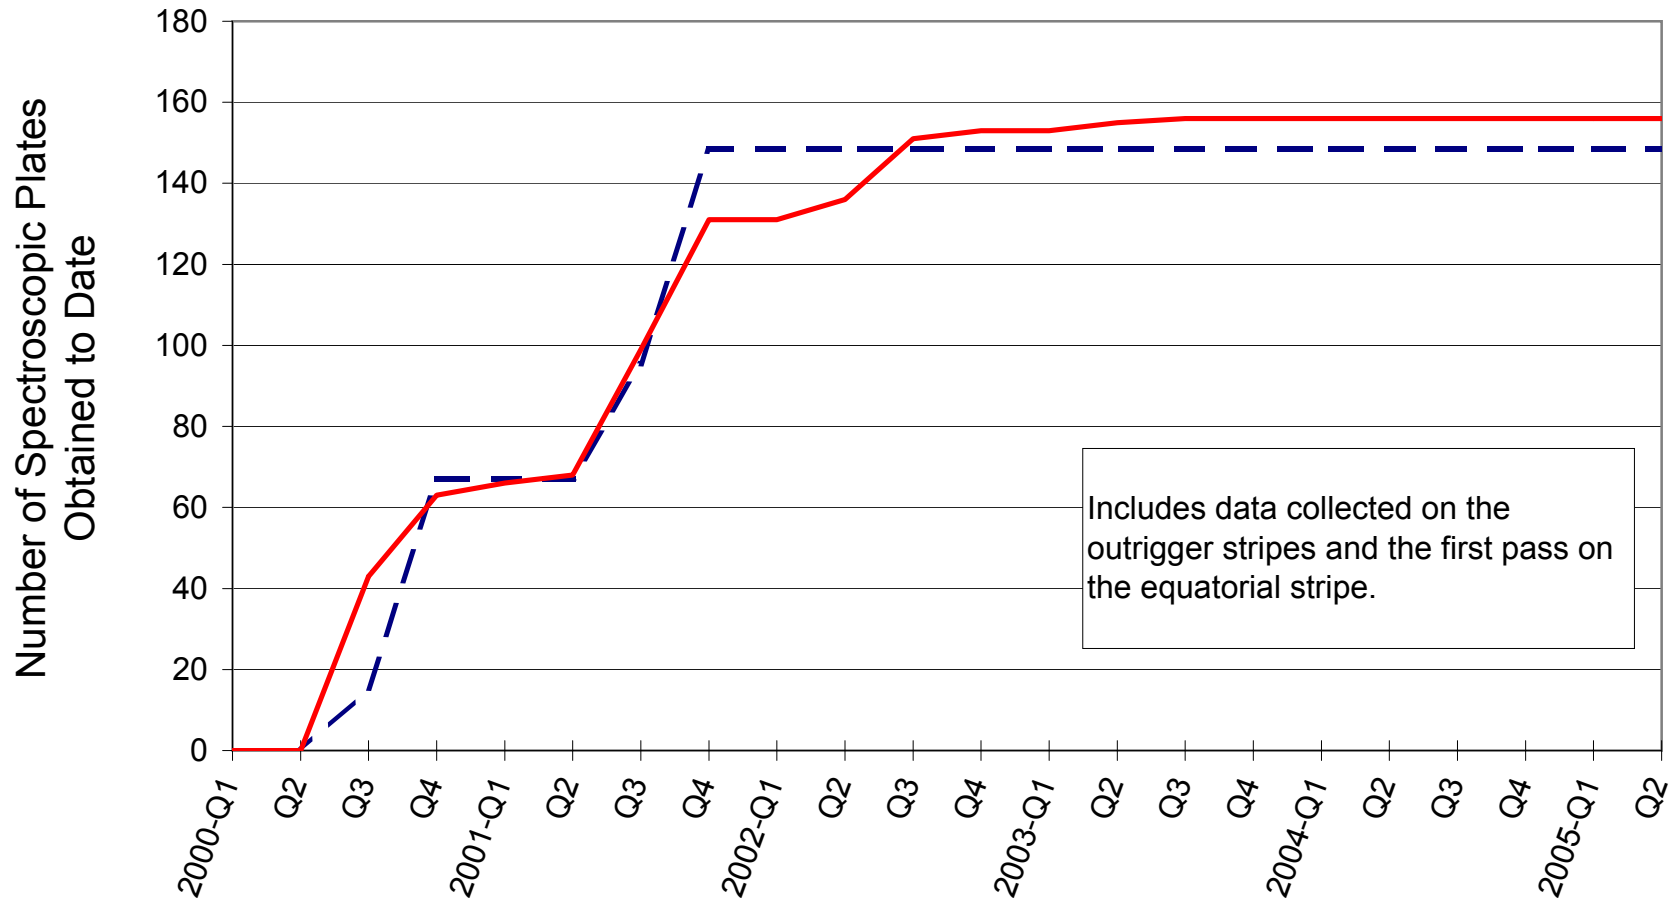

# SDSS Southern Spectroscopic Survey

## Cumulative Spectroscopy: Actual Number of Plates Observed vs. Baseline Plan

Data collected through 06/11/05

— Baseline Plan — Actual Number of Plates Observed